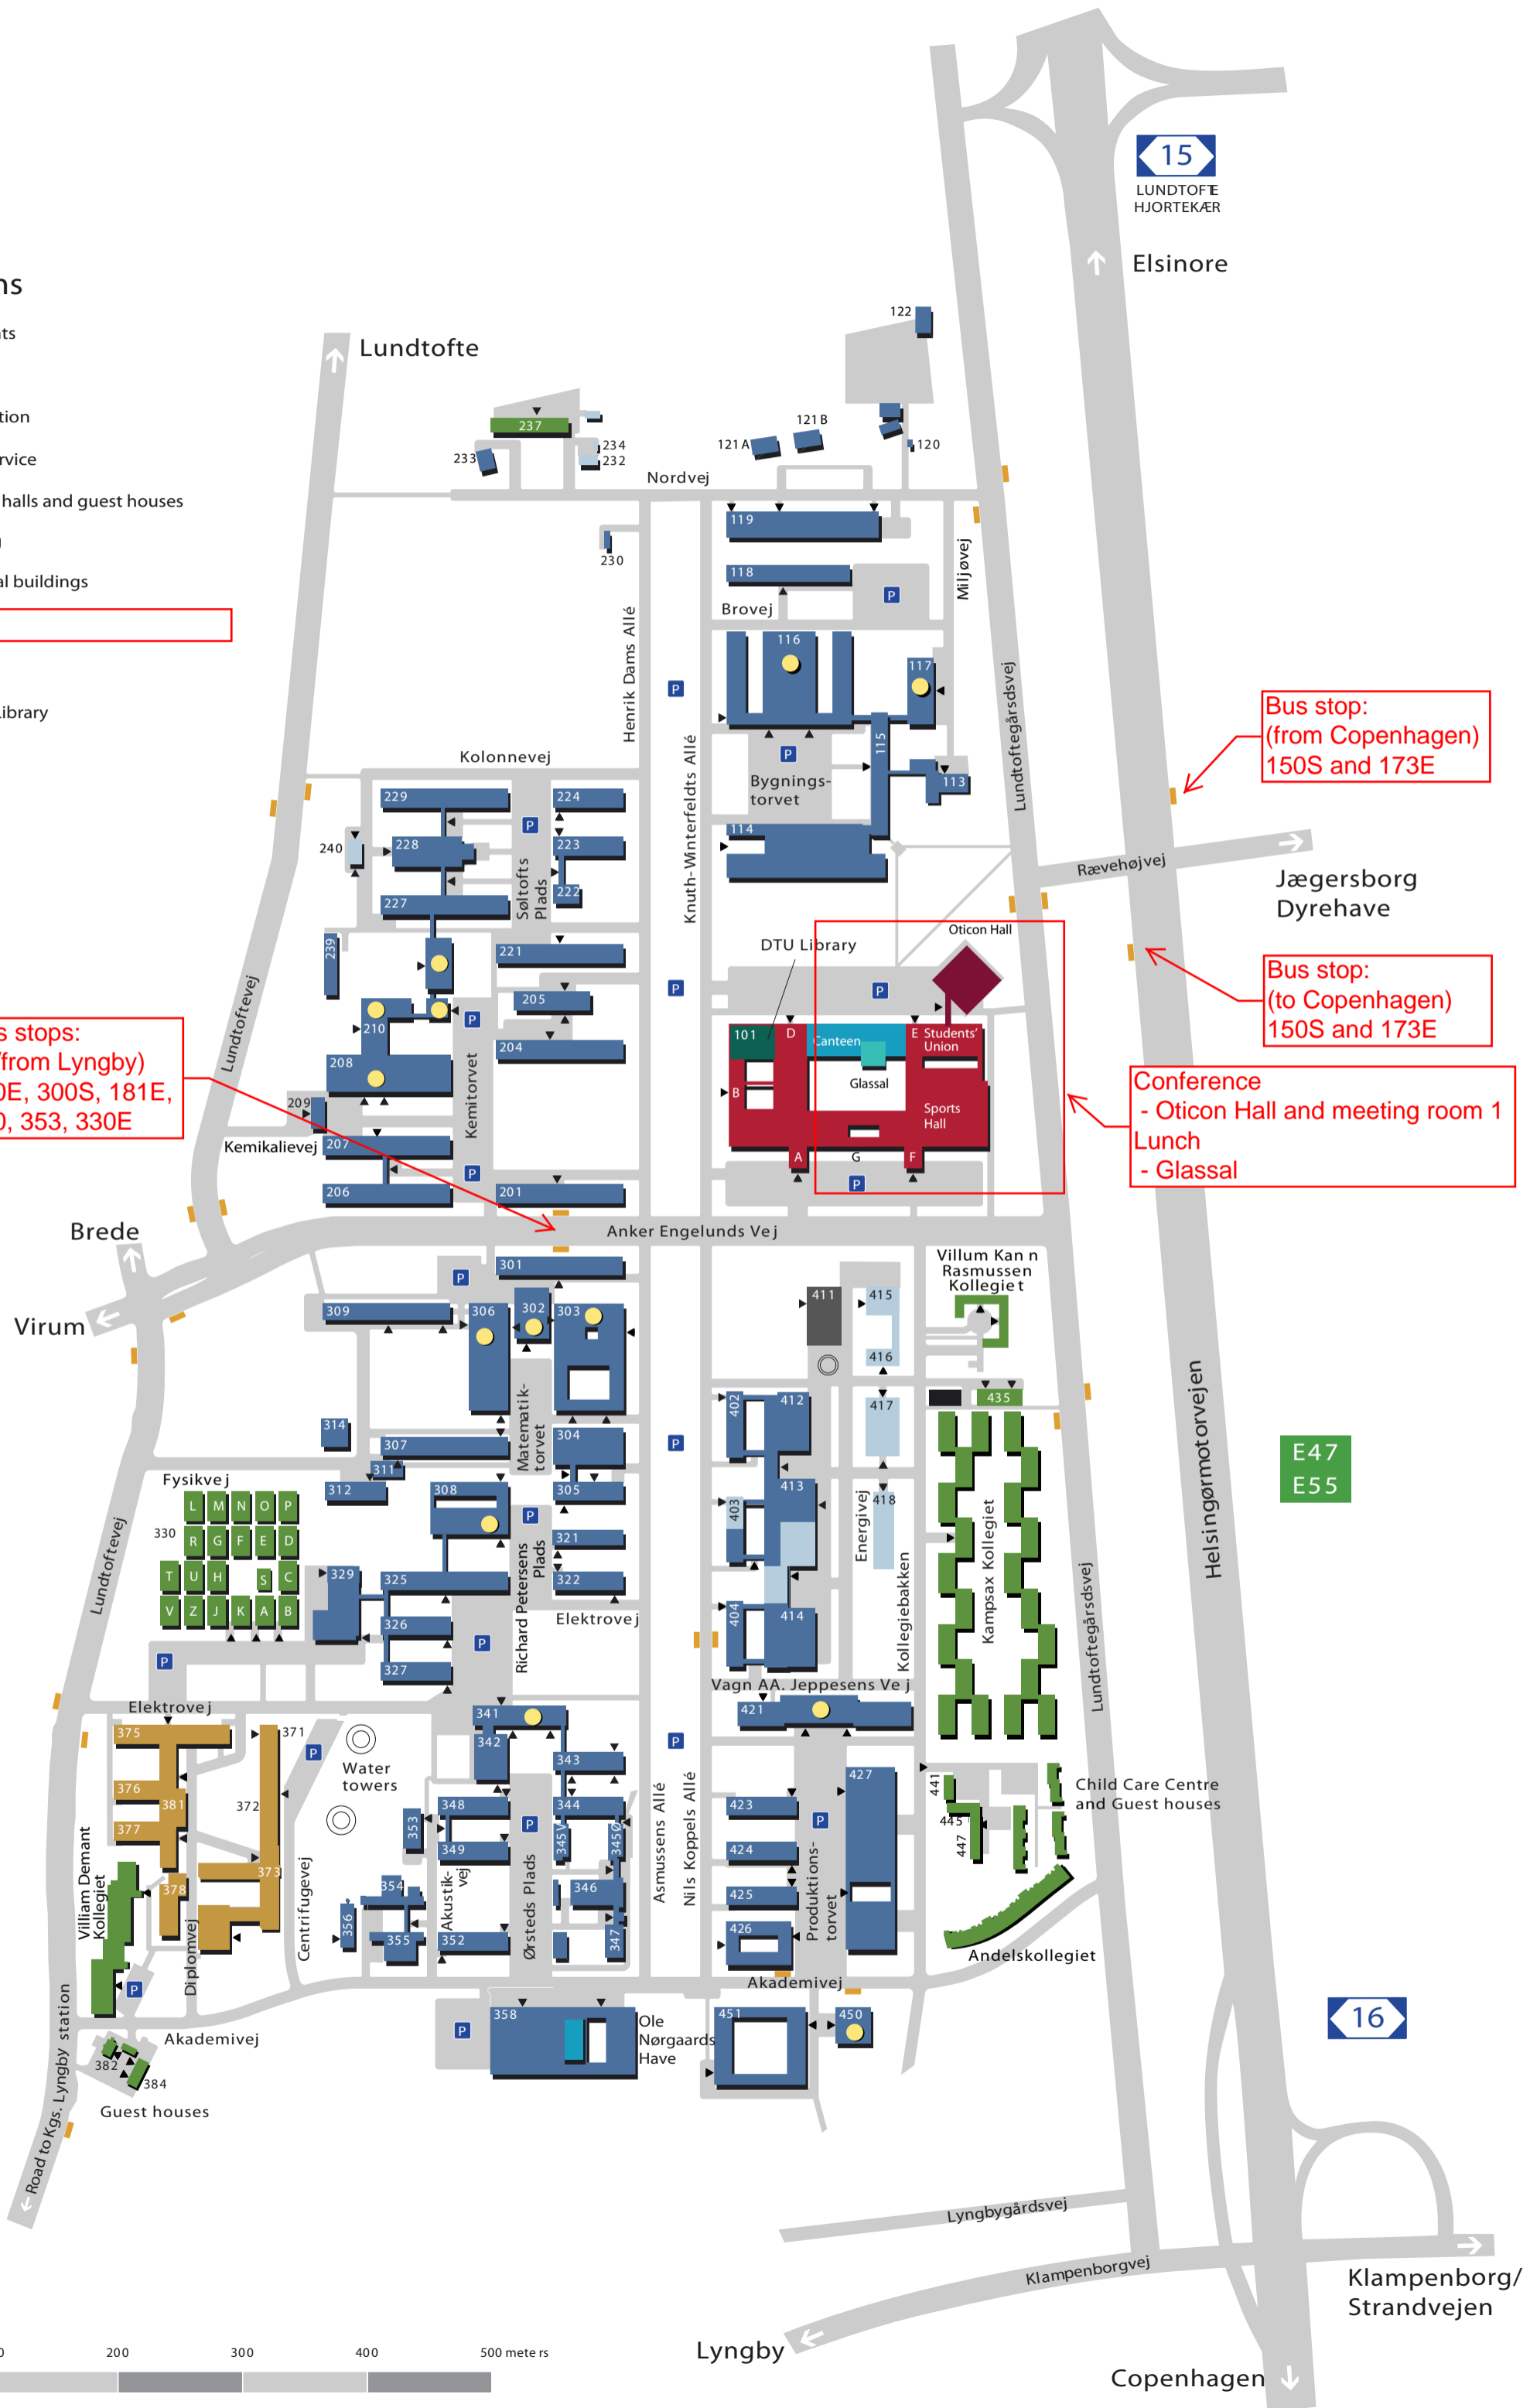

List of signs

- Departments
- Oticon Hall
- Administration
- Campus Service
- Residential halls and guest houses
- SCION.DTU
- Instructional buildings
- Bus stop
- Canteen
- University Library

Bus stops:
(to/from Lyngby)
180E, 300S, 181E,
190, 353, 330E

Bus stop:
(from Copenhagen)
150S and 173E

Bus stop:
(to Copenhagen)
150S and 173E

Conference
- Oticon Hall and meeting room 1
Lunch
- Glassal